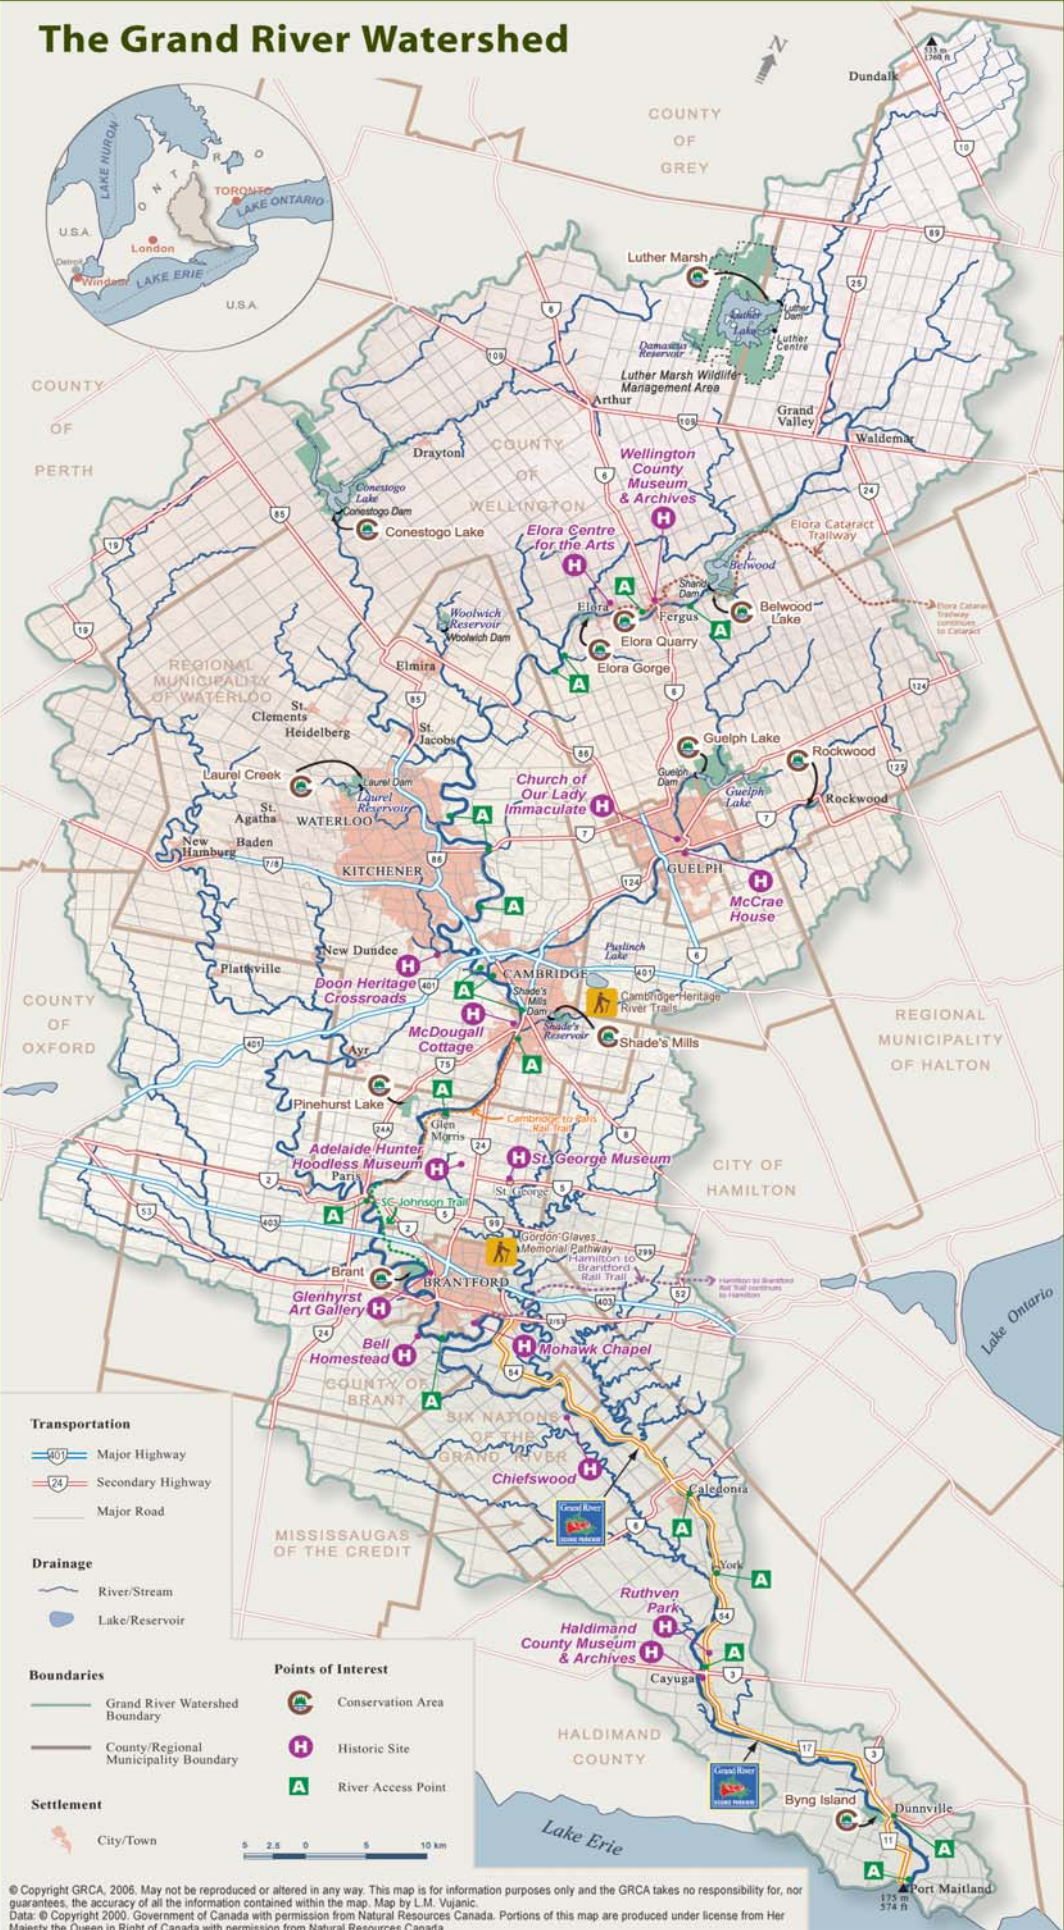

The Grand River Watershed

1. **Transportation**
2. Major Highway
   - Secondary Highway
   - Major Road

1. **Drainage**
2. River/Stream
   - Lake/Reservoir

1. **Boundaries**
2. Grand River Watershed Boundary
   - County/Regional Municipality Boundary

1. **Settlement**
2. City/Town

1. **Points of Interest**
2. Conservation Area
   - Historic Site
   - River Access Point